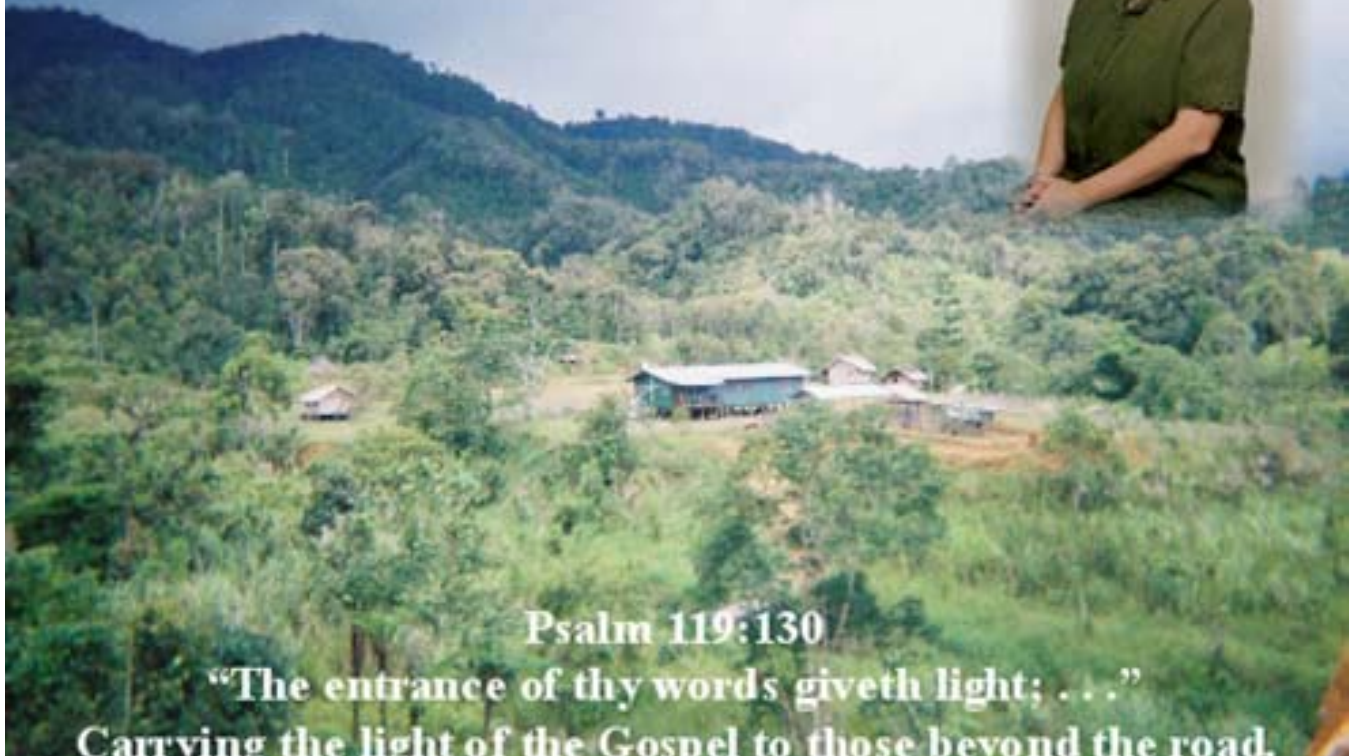

**SARAH GLOVER**

**MISSIONARY TO PAPUA NEW GUINEA**

**Psalm 119:130**

**“The entrance of thy words giveth light; . . .”**

**Carrying the light of the Gospel to those beyond the road.**